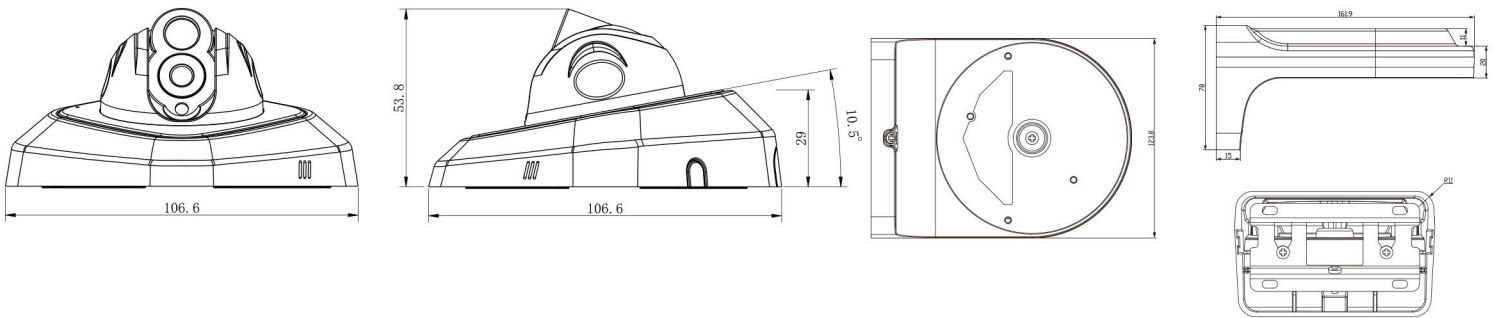

H.265 IR Mini Dome Network Camera

Structure Diagrams

Units: mm

Accessories Support

A01 Pole mount with stainless steel straps

Weight: 720g
Dimensions: 170*51.5*152.6mm

A02 Corner bracket

Weight: 540g
Dimensions: 170*23.2*205.3mm

A03 Corner bracket

Weight: 900g
Dimensions: 170*152.6*76.3mm

A71 Wall mount

Weight: 531g
Dimensions: 162*124*78 mm