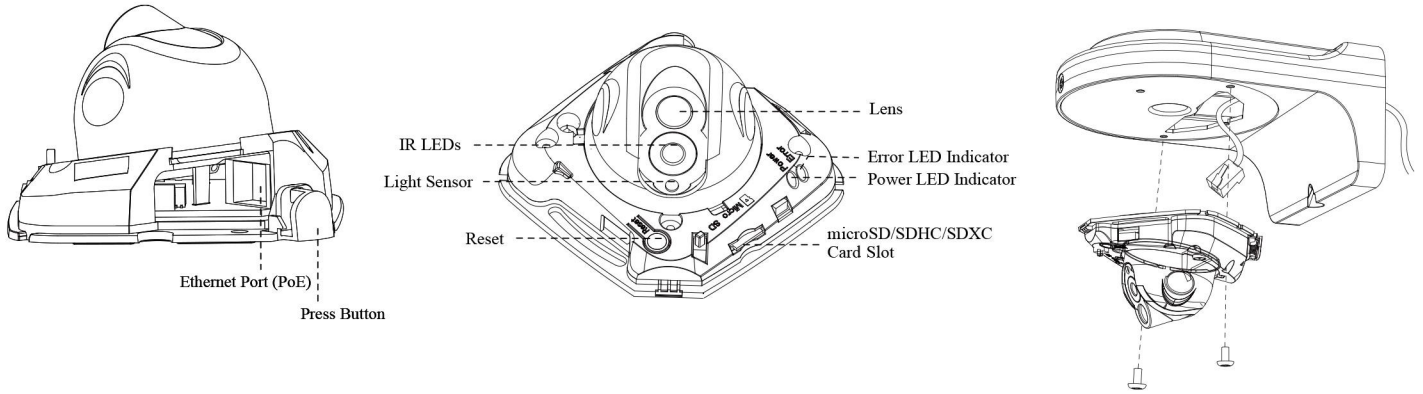

H.265 IR Mini Dome Network Camera

Structure Diagrams

Units: mm

Accessories Support

A01 Pole mount with stainless steel straps

Weight: 720g
Dimensions: 170*51.5*152.6mm

A02 Corner bracket

Weight: 540g
Dimensions: 170*23.2*205.3mm

A03 Corner bracket

Weight: 900g
Dimensions: 170*152.6*76.3mm

A71 Wall mount

Weight: 531g
Dimensions: 162*124*78 mm