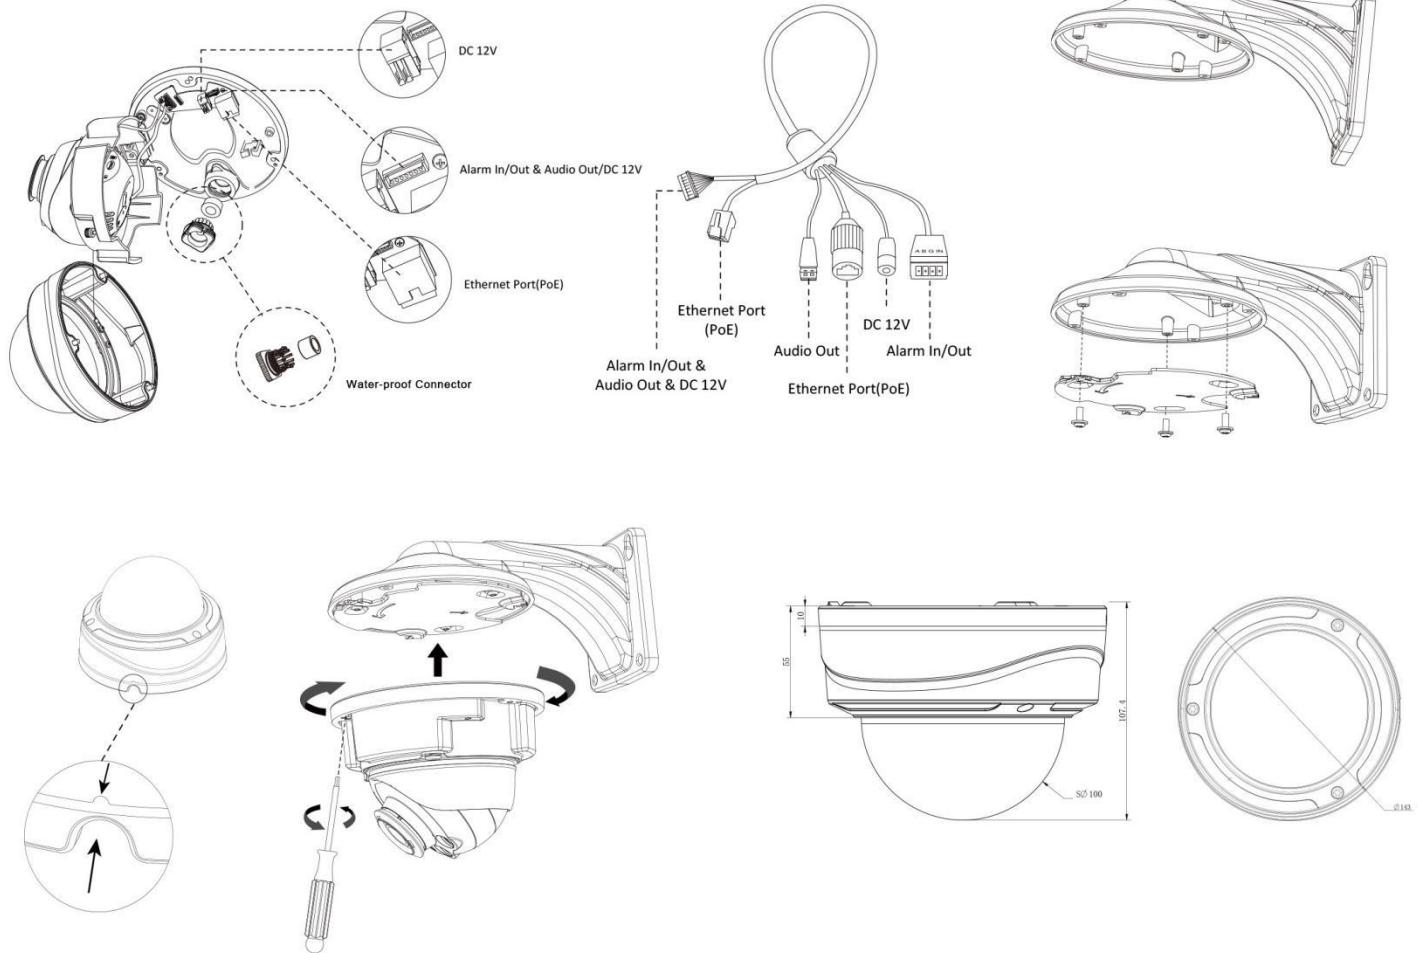

H.265 Remote Focus&Zoom Pro Dome Network Camera

Structure Diagrams

Units: mm

Accessories Support

A01 Pole mount with stainless steel straps
Weight: 720g
Dimensions: 170*51.5*152.6mm

A01-N Pole mount with stainless steel straps
Weight: 730g
Dimensions: 170*51.5*152.6mm

A02 Corner bracket
Weight: 540g
Dimensions: 170*23.2*205.3mm

A03 Corner bracket
Weight: 900g
Dimensions: 170*152.6*76.3mm

A72 Wall mount
Weight: 350g
Dimensions: 106*140*214mm

AC-72 Smoked dome cover
For concealing where a camera is pointed