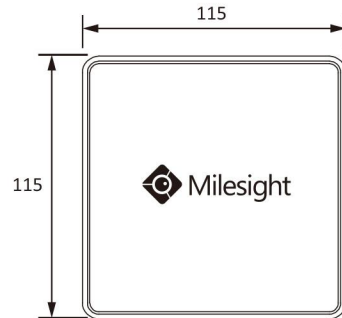

Model		MS-N1009-UPT
Video/Audio Input	Network Video Input	9-CH
	Bandwidth	90Mbps
Video/Audio Output	HDMI Output	1-CH, Resolution: 3840x2160/30Hz, 1920x1080/60Hz, 1920x1080/50Hz, 1280x1024/60Hz, 1280x720/60Hz, 1024x768/60Hz HDMI Supports Audio Output
	Dual Stream	Support
	Recording Resolution	8MP/6MP/5MP/4MP/3MP/1080P/UXGA/720P/D1/VGA/CIF/QCIF
	Synchronous Playback	2*(30fps @8MP), 2*(30fps @6MP), 3*(20fps @5MP), 4*(20fps @4MP), 5*(30fps @3MP), 8*(30fps @1080P), 9*(30fps @720P)
Video/Audio Compression	Video Compression	H.265(HEVC)/H.264
	Audio Compression	G.711/AAC
	Sample Rate	8KHz/16KHz
	Synchronous Recording	9*5MP
Storage	Driver	1*SATA HDD(3.5")
	Capacity	Up to 10TB capacity for each HDD
Recording Management	Recording	Manual Recording, Timing Recording, Motion Detection Recording
	Snapshot	Manual Snapshot
	Playback	Video Playback, Image Playback
Backup	Backup	Video Backup, Image Backup
Network	Protocol	IPv4, TCP, UDP, RTP, RTSP, RTCP, HTTP, DNS, DDNS, DHCP, NTP, SNTP, SMTP
External Interface	Network Interface	1*RJ45 100M/1000M
	USB Interface	2*USB 2.0
PoE Interface	Interface	4*RJ45 10M/100M
	Power Output	≤40W
	Supported Standard	IEEE 802.3af
General	Keyboard Control	Milesight Keyboard (MS-K02)
	Power Supply	DC 48V 1.25A
	Consumption	≤6W(Without HDD, without enabling PoE)
	Working Conditions	Temperature: 0℃~+40℃ Humidity: 10%~90%
	Dimensions	115mm(W)×115mm(D)×180mm(H)
	Weight	1.5Kg
	Warranty	3/5 Years

Interfaces

- 1. LED Indicator
- 2. Power
- 3. USB
- 4. HDMI
- 5. LAN
- 6. PoE Port 1/2/3/4
- 7. Power
- 8. Ventilation Hole

Structure Diagrams

Units: mm

Naming Convention