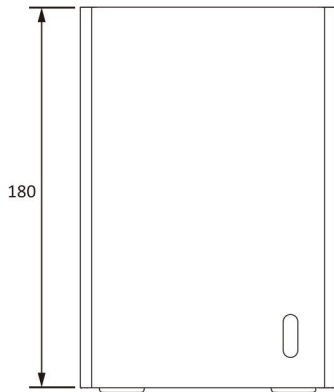

Model		MS-N1009-UPT
Video/Audio Input	Network Video Input	9-CH
	Bandwidth	90Mbps
Video/Audio Output	HDMI Output	1-CH, Resolution: 3840x2160/30Hz, 1920x1080/60Hz, 1920x1080/50Hz, 1280x1024/60Hz, 1280x720/60Hz, 1024x768/60Hz HDMI Supports Audio Output
	Dual Stream	Support
	Recording Resolution	8MP/6MP/5MP/4MP/3MP/1080P/UXGA/720P/D1/VGA/CIF/QCIF
	Synchronous Playback	2*(30fps @8MP), 2*(30fps @6MP), 3*(20fps @5MP), 4*(20fps @4MP), 5*(30fps @3MP), 8*(30fps @1080P), 9*(30fps @720P)
Video/Audio Compression	Video Compression	H.265(HEVC)/H.264
	Audio Compression	G.711/AAC
	Sample Rate	8KHz/16KHz
	Synchronous Recording	9*5MP
Storage	Driver	1*SATA HDD(3.5")
	Capacity	Up to 10TB capacity for each HDD
Recording Management	Recording	Manual Recording, Timing Recording, Motion Detection Recording
	Snapshot	Manual Snapshot
	Playback	Video Playback, Image Playback
Backup	Backup	Video Backup, Image Backup
Network	Protocol	IPv4, TCP, UDP, RTP, RTSP, RTCP, HTTP, DNS, DDNS, DHCP, NTP, SNTP, SMTP
External Interface	Network Interface	1*RJ45 100M/1000M
	USB Interface	2*USB 2.0
PoE Interface	Interface	4*RJ45 10M/100M
	Power Output	≤40W
	Supported Standard	IEEE 802.3af
General	Keyboard Control	Milesight Keyboard (MS-K02)
	Power Supply	DC 48V 1.25A
	Consumption	≤6W(Without HDD, without enabling PoE)
	Working Conditions	Temperature: 0℃~+40℃ Humidity: 10%~90%
	Dimensions	115mm(W)×115mm(D)×180mm(H)
	Weight	1.5Kg
	Warranty	3/5 Years

Interfaces

- 1. LED Indicator
- 2. Power
- 3. USB
- 4. HDMI
- 5. LAN
- 6. PoE Port 1/2/3/4
- 7. Power
- 8. Ventilation Hole

Structure Diagrams

Units: mm

Naming Convention