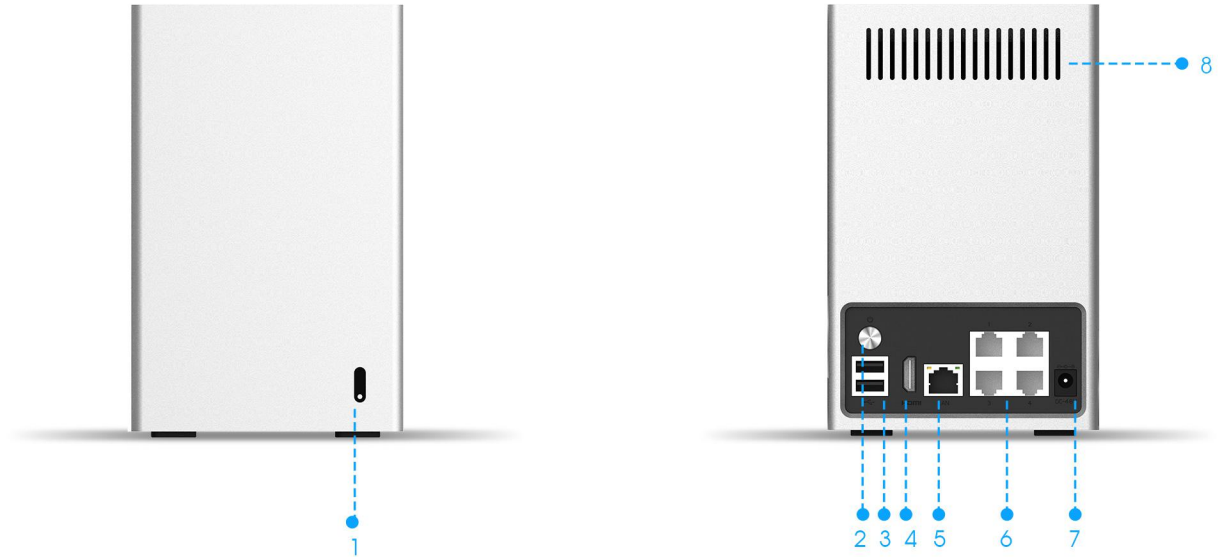

Excellent Heat Dissipation

Ventilation holes on rear and bottom panels, an fan inside Mini PoE NVR drives airflow, offering excellent performance of cooling and ensuring great protection for components. The aluminum casing united a special panel on bottom improves the effect of heat dissipation.

Interfaces

- 1. LED Indicator
- 2. Power
- 3. USB
- 4. HDMI
- 5. LAN
- 6. PoE Port 1/2/3/4
- 7. Power
- 8. Ventilation Hole

Structure Diagrams

Units: mm

Naming Convention