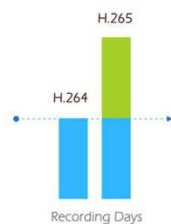

4K H.265 Mini PoE NVR 1000 Series

[DATASHEET](#)

KEY FEATURES

- **Powerful Decoding Capacity** (Maximum supporting 8*1080P or 9*720P network cameras viewing at the same time.)
- **3.5"HDD** (1 SATA of 3.5"HDD, providing 10TB hard disk storage.)
- **Exquisite Structure & Easy Installation** (115mm*115mm*180mm sizes, exquisite design and easy to install.)
- **Revolutionary Thermal Design** (The aluminum casing serves as a heat sink and the ventilation holes on rear and bottom panels maximize airflow and carry the heat easily.)

Plug and Play

Milesight 9-CH Mini PoE NVR features 4 independent PoE ports. The NVR will automatically detect, configure and play the live view of the network cameras once the cable is plugged.

H.265+H.264

Smartly figure out and switch between H.264 and H.265 automatically. It will extend the days to save recording file with H.265 than with other compressions.

4K Ultra HD

Milesight 4K Mini NVR is a patent design 9-CH NVR which can work with all ONVIF-compliant IP cameras, supporting dual stream, and up to 4K definition.

Excellent Heat Dissipation

Ventilation holes on rear and bottom panels, an fan inside Mini PoE NVR drives airflow, offering excellent performance of cooling and ensuring great protection for components. The aluminum casing united a special panel on bottom improves the effect of heat dissipation.