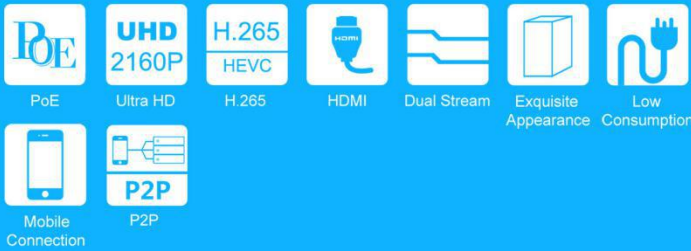

4K H.265 Mini PoE NVR 1000 Series

[DATASHEET](#)

KEY FEATURES

- ▶ **Powerful Decoding Capacity** (Maximum supporting 8*1080P or 9*720P network cameras viewing at the same time.)
- ▶ **3.5"HDD** (1 SATA of 3.5"HDD, providing 10TB hard disk storage.)
- ▶ **Exquisite Structure & Easy Installation** (115mm*115mm*180mm sizes, exquisite design and easy to install.)
- ▶ **Revolutionary Thermal Design** (The aluminum casing serves as a heat sink and the ventilation holes on rear and bottom panels maximize airflow and carry the heat easily.)

Smartly figure out and switch between H.264 and H.265 automatically. It will extend the days to save recording file with H.265 than with other compressions.

4K Ultra HD

Milesight 4K Mini NVR is a patent design 9-CH NVR which can work with all ONVIF-compliant IP cameras, supporting dual stream, and up to 4K definition.