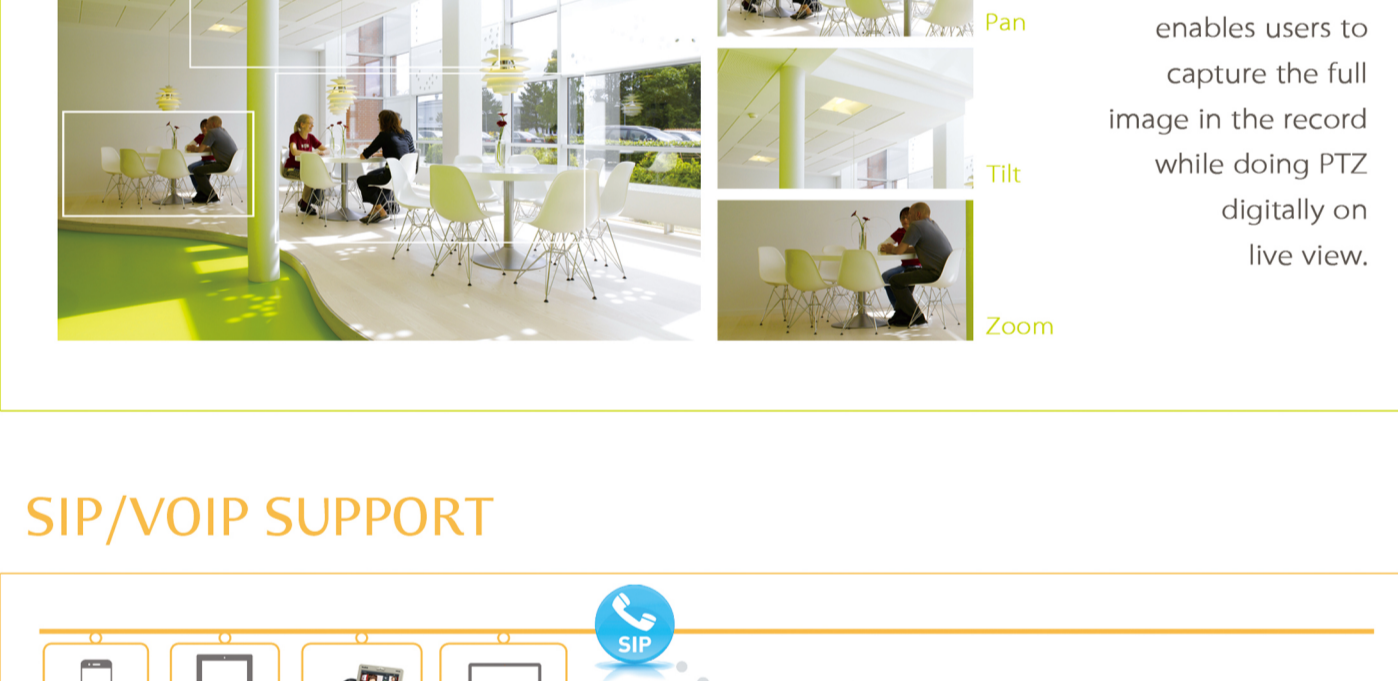

MILESIGHT MINI DOME NETWORK CAMERA

MS-C2181-PA/MS-C3581-PA/ MS-C3586-PA
MS-C2182-PA/MS-C3582-PA/ MS-C3587-PA
MS-C2982-PB/MS-C4482-PB

Ultra-Mini network camera for IP surveillance

SMALLEST AND EXQUISITE DESIGN

Milesight mini dome camera is redefining what you should expect for a mini dome camera. They are surprisingly small yet with versatile functions via exquisite and compact design, delivering "WOW" experience.

KEY FEATURES

Dimensions:
106.6mm×106.6mm×47mm (Mini Dome)
106.6mm×106.6mm×53.8mm (PoE Mini Dome)

EASY INSTALLATION & ADJUSTMENT

With a built-in RJ45 port, PoE functionality and 3-axis mechanical design, the installation steps of Milesight mini dome camera are as easy as ABC.

Steps:

3-AXIS MECHANICAL DESIGN

Milesight mini dome camera features 3-axis mechanical design for fast and easy adjustment of the camera's viewing angle, allowing you to precisely position the camera.

TAMPERING ALARM

In order to protect the camera from being manipulated maliciously, the mini dome camera features tempering alarm functionality. Any removal action of the dome cover will trigger the alarm immediately.

WIDER VIEWING ANGLE

Milesight mini dome camera is equipped with 1/2.5" 5MP progressive scan CMOS, offering wider viewing angle and superior image quality.

E-PTZ

SIP/VOIP SUPPORT

APPLICATION SCENARIOS

Milesight mini dome camera is truly an all-in-one surveillance solution that can meet a wide variety of needs for indoor surveillance, such as boutique stores, offices, community, restaurant, hotels, and health care facilities, etc.

EXTENSIVE ONVIF COMPATIBILITY