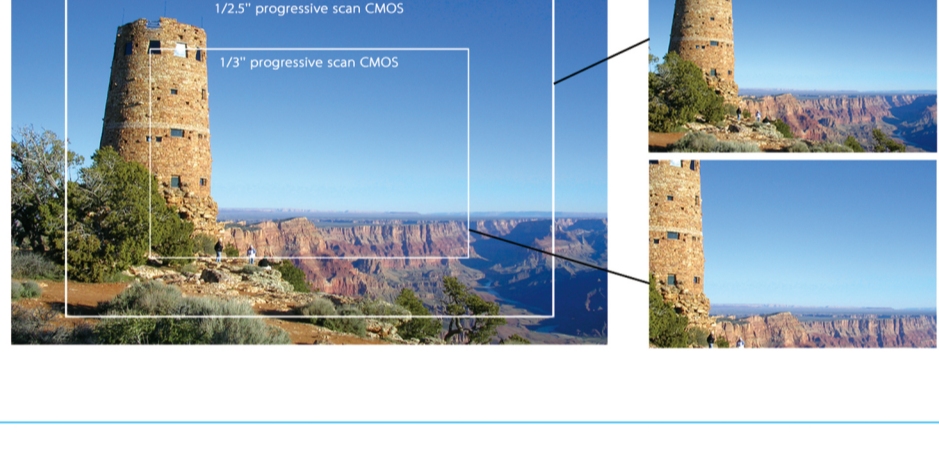

MILESIGHT MINI DOME NETWORK CAMERA

MS-C2181-PA/MS-C3581-PA/ MS-C3586-PA
MS-C2182-PA/MS-C3582-PA/ MS-C3587-PA
MS-C2982-PB/MS-C4482-PB

Ultra-Mini network camera for IP surveillance

SMALLEST AND EXQUISITE DESIGN

Milesight mini dome camera is redefining what you should expect for a mini dome camera. They are surprisingly small yet with versatile functions via exquisite and compact design, delivering "WOW" experience.

KEY FEATURES

Dimensions:
106.6mm×106.6mm×47mm (Mini Dome)
106.6mm×106.6mm×53.8mm (PoE Mini Dome)

EASY INSTALLATION & ADJUSTMENT

With a built-in RJ45 port, PoE functionality and 3-axis mechanical design, the installation steps of Milesight mini dome camera are as easy as ABC.

Steps:

3-AXIS MECHANICAL DESIGN

Milesight mini dome camera features 3-axis mechanical design for fast and easy adjustment of the camera's viewing angle, allowing you to precisely position the camera.

TAMPERING ALARM

In order to protect the camera from being manipulated maliciously, the mini dome camera features tempering alarm functionality. Any removal action of the dome cover will trigger the alarm immediately.

WIDER VIEWING ANGLE

Milesight mini dome camera is equipped with 1/2.5" 5MP progressive scan CMOS, offering wider viewing angle and superior image quality.

E-PTZ

SIP/VOIP SUPPORT

APPLICATION SCENARIOS

Milesight mini dome camera is truly an all-in-one surveillance solution that can meet a wide variety of needs for indoor surveillance, such as boutique stores, offices, community, restaurant, hotels, and health care facilities, etc.

EXTENSIVE ONVIF COMPATIBILITY