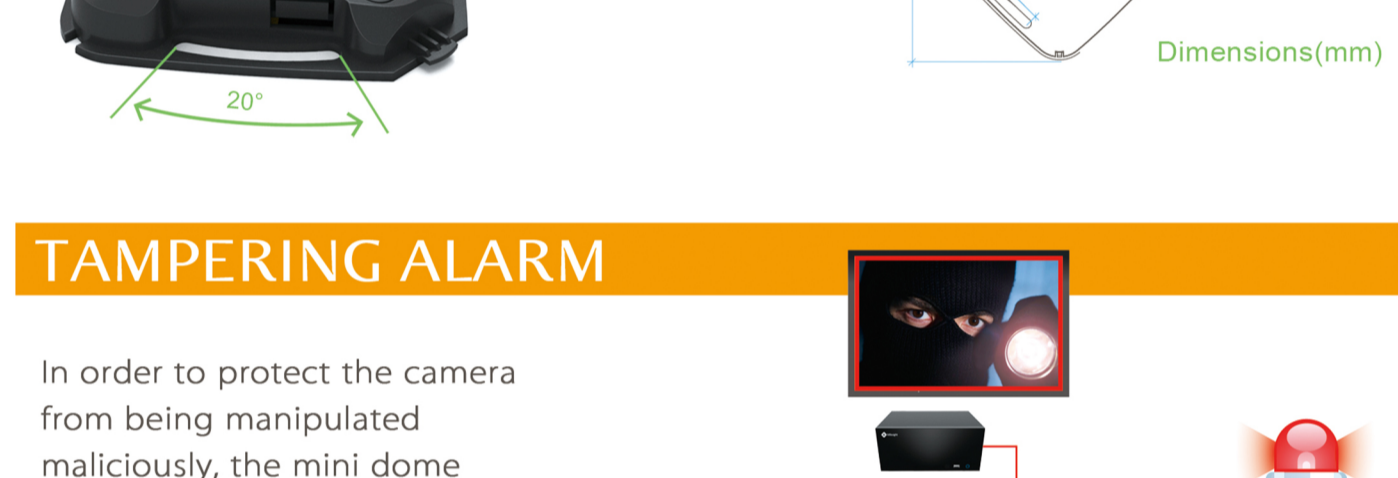

### EASY INSTALLATION & ADJUSTMENT

With a built-in RJ45 port, PoE functionality and 3-axis mechanical design, the installation steps of Milesight mini dome camera are as easy as ABC.

Steps:

### 3-AXIS MECHANICAL DESIGN

Milesight mini dome camera features 3-axis mechanical design for fast and easy adjustment of the camera's viewing angle, allowing you to precisely position the camera.

### TAMPERING ALARM

In order to protect the camera from being manipulated maliciously, the mini dome camera features tempering alarm functionality. Any removal action of the dome cover will trigger the alarm immediately.