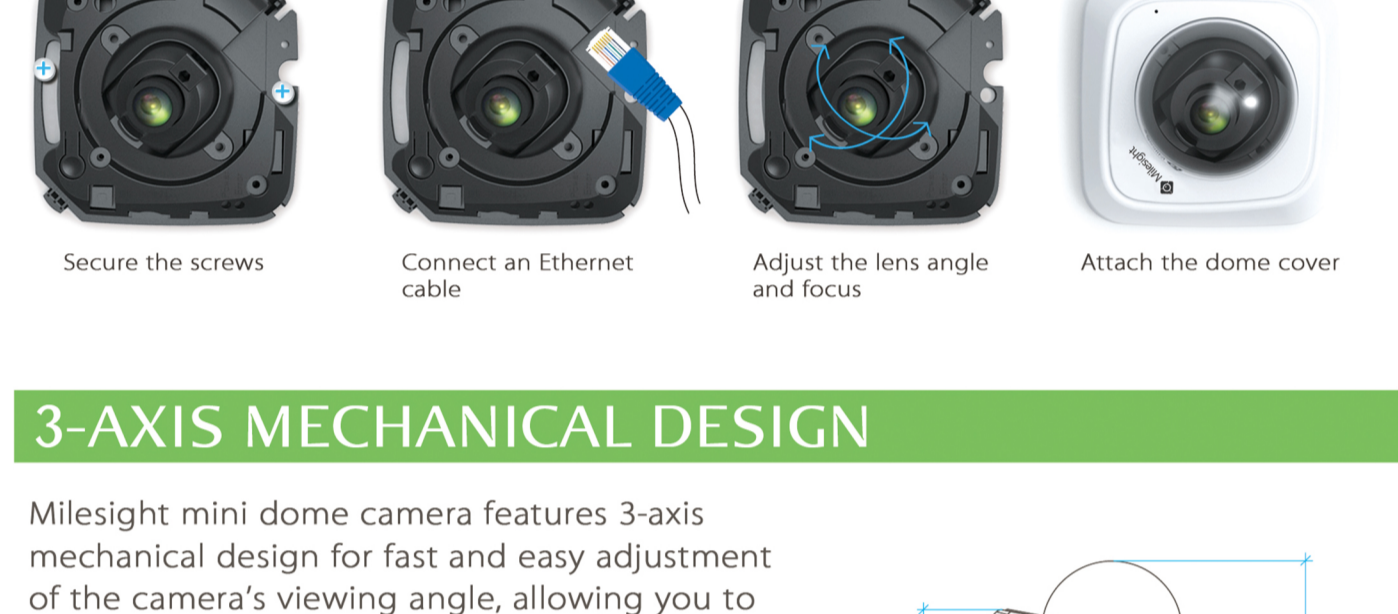

## SMALLEST AND EXQUISITE DESIGN

Milesight mini dome camera is redefining what you should expect for a mini dome camera. They are surprisingly small yet with versatile functions via exquisite and compact design, delivering "WOW" experience.

### KEY FEATURES

Dimensions:  
106.6mm×106.6mm×47mm (Mini Dome)  
106.6mm×106.6mm×53.8mm (PoE Mini Dome)

### EASY INSTALLATION & ADJUSTMENT

With a built-in RJ45 port, PoE functionality and 3-axis mechanical design, the installation steps of Milesight mini dome camera are as easy as ABC.

Steps:

### 3-AXIS MECHANICAL DESIGN

Milesight mini dome camera features 3-axis mechanical design for fast and easy adjustment of the camera's viewing angle, allowing you to precisely position the camera.